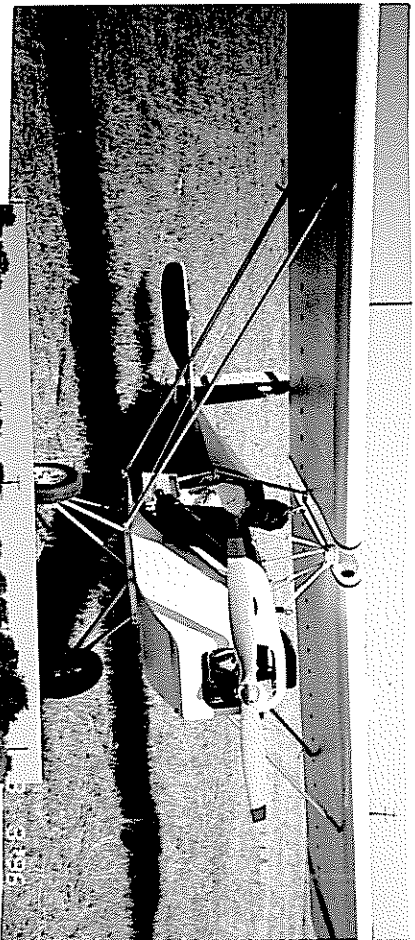

Enclosed cockpit

open cockpit

Parasol
Narrow
Tail.

Rogwing Parasol / Rogermuffin RW6
& Heath Replica RW5

Note: Both aft. similar except
for Tail Feather shape & Landing Gear.
Wings and Fuselage have same area

curved
Tail

Modified
Enclosed
Straight
Tail.

* Baby Ace version shown
with Ultrahalf
1/8 ply nose ribs