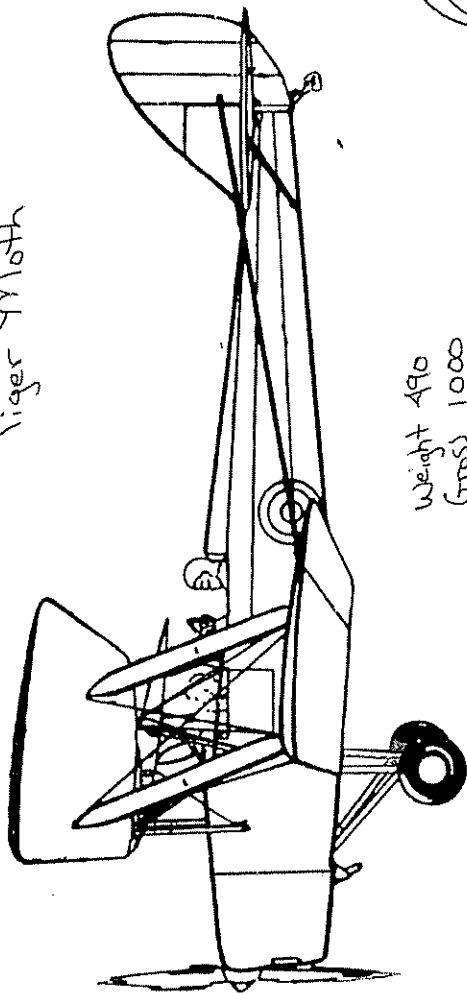

80% Scale Replica
Tiger Moth

Weight 490
Gross 1000
SPAN 24 feet
Area 161 sq. ft.
Height 7.5 feet
Length 20 feet
Fuel 17 Gal. (2 tanks)

Center of Gravity range is 20% to 30% of the total of CORN.
Cord is measured from Leading edge of Top wing Average to Trailing Edge of Lower wing.