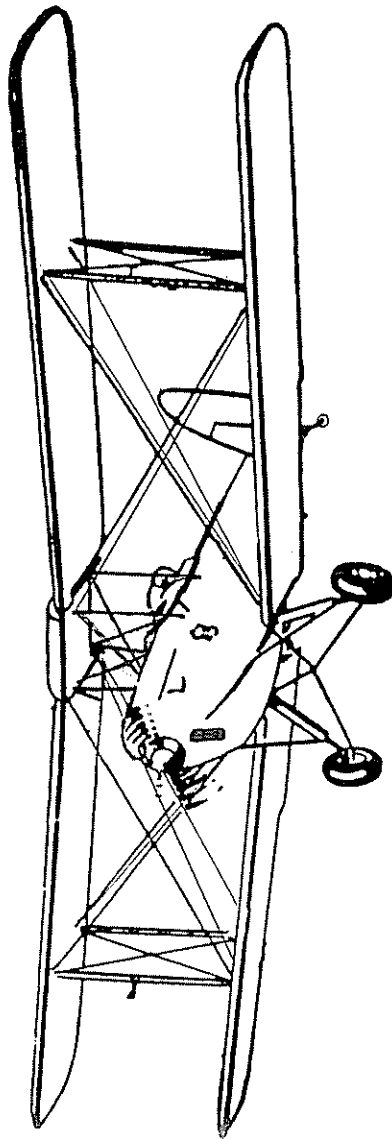

80% Scale Replica
Tiger Moth

Weight 490
Gross 1000
SPAN 24 feet
Area 161 sq. ft.
Height 7.5 feet
Length 20 feet
Fuel 17 Gal. (2 tanks)

Center of Gravity range is 20% to 30% of the total of CORN.
Cord is measured from Leading edge of Top wing Average to Trailing Edge of Lower wing.