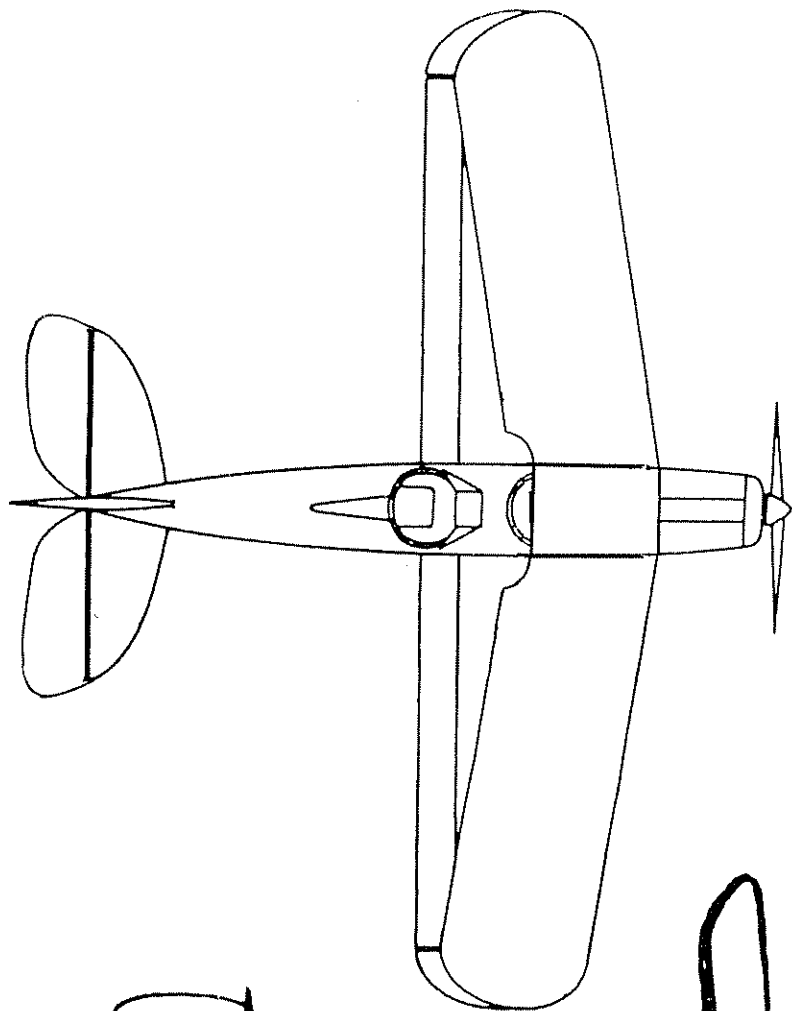

80% Scale Replica
Tiger Moth

Weight 490
Gross 1000
SPAN 24 feet
Area 161 sq. ft.
Height 7.5 feet
Length 20 feet
Fuel 17 Gal. (2 tanks)

Center of Gravity range is 20% to 30% of the total of CORN.
Cord is measured from Leading edge of Top wing Average to Trailing Edge of Lower wing.